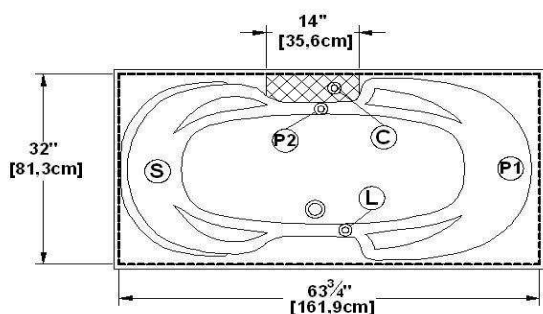

Lagon 66

Product code : **LA66**

Draft revision : **20121011153754**

External dimensions : **66" x 33,5" x 23" [167,6 cm x 85,1 cm x 58,4 cm]**

Serie : **deck mount**

Seats : **2**

2012 catalog page : **44**

Low-profile available : **no**

Arm rests : **yes**

Lumbar support : **yes**

Draft and specs

Specifications	
Capacity :	39 IMP Gal. / 50,9 US Gal. / 177,3 liters
AeroMassage™ :	38 Easy Clean™ air jets
Super AeroMassage™ :	AeroMassage™ + 12 Easy Clean™ air jets
Dynamic Turbo™ :	4 Confort Pulse jets / 4 Confort Swirl jets
Confort Air™ :	38 Easy Clean™ air jets
Characteristics :	n/a

Remarks	
*all measures have a precision of ± 1/4" (0,63cm)	
*internal dimensions taken at 4" (10cm) from bath bottom	
*capacity is measured by filling the soaker to 1-1/2" under the overflow	
*textured skirt available on all freestand products	
*shelf height is 3/4" on all "low-profile" models	

Options and installation

*accessories and decorative lines positions are approximative

Additional(s) note(s) :

Not designed for installation with shower. Keypad supplied but not installed when ordered with tiling flanges or remote control.