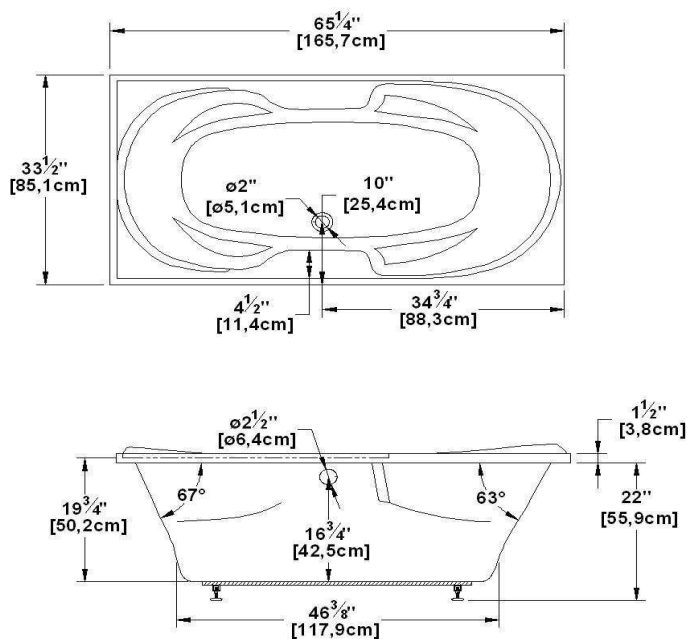

Lagon 66

Product code : **LA66**

Draft revision : **20121011153754**

External dimensions : **66" x 33,5" x 23" [167,6 cm x 85,1 cm x 58,4 cm]**

Serie : **deck mount**

Seats : **2**

2012 catalog page : **44**

Low-profile available : **no**

Arm rests : **yes**

Lumbar support : **yes**

Draft and specs

Specifications	
Capacity :	39 IMP Gal. / 50,9 US Gal. / 177,3 liters
AeroMassage™ :	38 Easy Clean™ air jets
Super AeroMassage™ :	AeroMassage™ + 12 Easy Clean™ air jets
Dynamic Turbo™ :	4 Confort Pulse jets / 4 Confort Swirl jets
Confort Air™ :	38 Easy Clean™ air jets
Characteristics :	n/a

Remarks	
*all measures have a precision of ± 1/4" (0,63cm)	
*internal dimensions taken at 4" (10cm) from bath bottom	
*capacity is measured by filling the soaker to 1-1/2" under the overflow	
*textured skirt available on all freestand products	
*shelf height is 3/4" on all "low-profile" models	

Options and installation

*accessories and decorative lines positions are approximative

Additional(s) note(s) :

Not designed for installation with shower. Keypad supplied but not installed when ordered with tiling flanges or remote control.